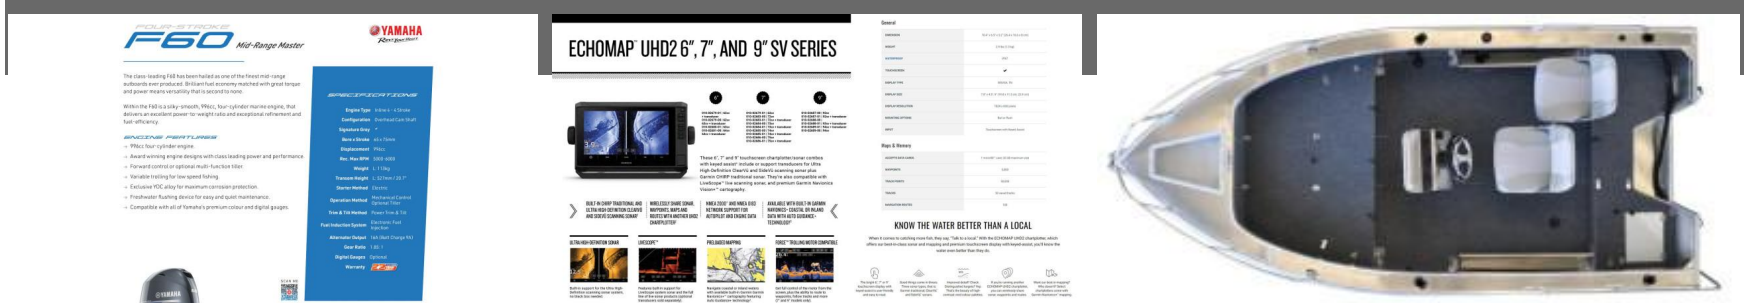

## Quintrex 440 Renegade CC(Centre Console) + Yamaha F60hp 4-Stroke - Pack 2 for sale online prices

### Description

Embark on your fishing and boating adventures with the rugged and versatile Quintrex 440 Renegade C/C. This center console beauty, in its natural unpainted aluminum finish, combines durability with performance, making it the perfect choice for anglers and boating enthusiasts alike. Whether you're navigating inland waters or venturing into open bays, the 440 Renegade's design ensures stability and agility, providing an unparalleled boating experience.

The package comes complete with a Quintrex braked trailer featuring 13-inch alloy wheels, LED lights, disc brakes, and much more, ensuring safe and secure transport of your boat to and from your waterway destinations. The trailer's adjustable keel rollers and long skids make launching and retrieving your Renegade a breeze, while the swing-up jockey wheel and winch ensure hassle-free handling.