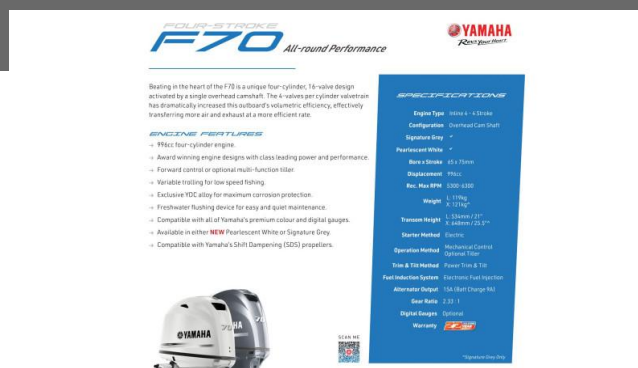

Quintrex 460 Renegade SC(Side Console) + Yamaha F70hp 4-Stroke - Pack 2 for sale online prices

Description

Introducing the quintessential fishing companion for those who crave adventure on the water – the Quintrex 460 Renegade SC. This package, coming to you unpainted. It's not just about looks; this boat is built for the serious angler who demands both reliability and versatility. The 460 Renegade SC is perfectly matched with a robust Yamaha F70HP 4-stroke engine, ensuring smooth sailing with its electric start, power trim & tilt, and the reliability of workshop fitted & tested components. The forward control with 703 control box and multifunctional digital gauges offers seamless operation, making every journey on the water as enjoyable as fishing itself.